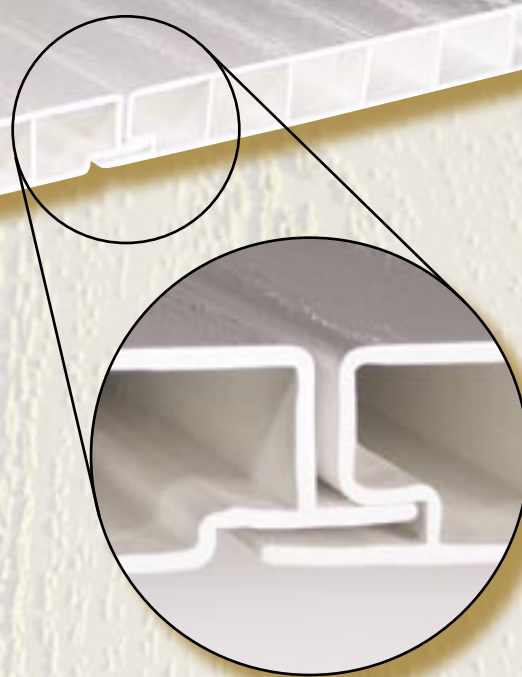

Add Value to Your Home.

12" Wide
Woodgrain
Deck Board

'C' End Cover

'J' End Cover

'I' Channel

'L' End Cover

Fascia Joist Cover

Colors: White, Tan and Sierra
Lengths: 4', 6', 8', 10', 12', 14', 16', 20' & 24'
Tools: Only tools required for installation:
a circular or chop saw, screw gun and
tape measure
Warranty: Transferable Lifetime

Accessories: 12" Fascia Joist Cover, 'C' End Cover,
'J' End Cover, 'I' Channel, 'L' End Cover
Colors: White, Tan and Sierra
Lengths: 14'

Beauty and Longevity.

Quality Products By:

D I S T R I B U T E D B Y :