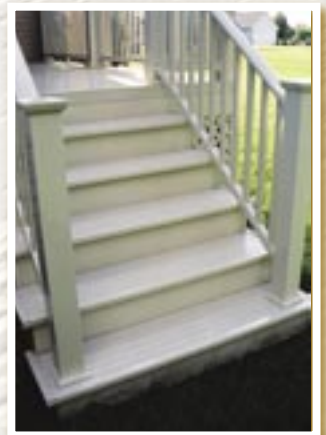

Poly **DECK**[®]
Systems

Vinyl Decking

Beauty and Longevity.

Durable N

- ❖ Comfortable Woodgrain Textured Surface.
- ❖ Quiet to Walk on.
- ❖ Cool to the Touch.
- ❖ Polyvinyl Decking (100% Rigid).
- ❖ Lifetime Transferable Warranty.

Add Enjoyment to Your Life.

Material and Construction.

- ❖ 12" Wide Deck Board.
- ❖ Strong Interlocking Design.
- ❖ Simple to Install.
- ❖ Virtually Maintenance-Free.
- ❖ Long Lasting Materials that are Recyclable.

Add Value to Your Home.

12" Wide
Woodgrain
Deck Board

'C' End Cover

'J' End Cover

'I' Channel

'L' End Cover

Fascia Joist Cover

Colors: White, Tan and Sierra
Lengths: 4', 6', 8', 10', 12', 14', 16', 20' & 24'
Tools: Only tools required for installation:
a circular or chop saw, screw gun and
tape measure
Warranty: Transferable Lifetime